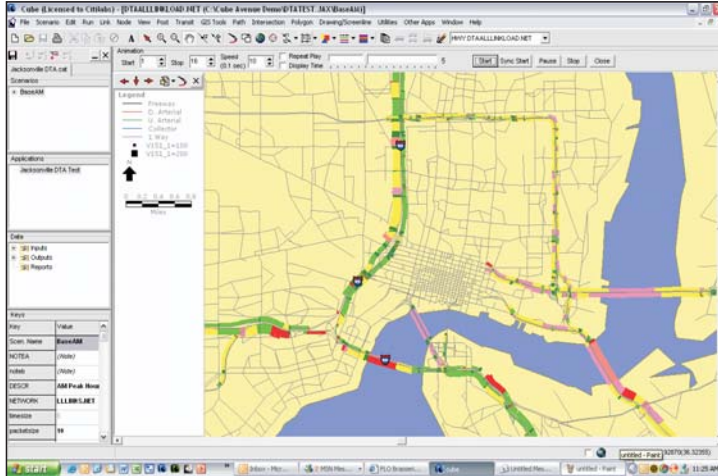

Computer Software and Information Technology